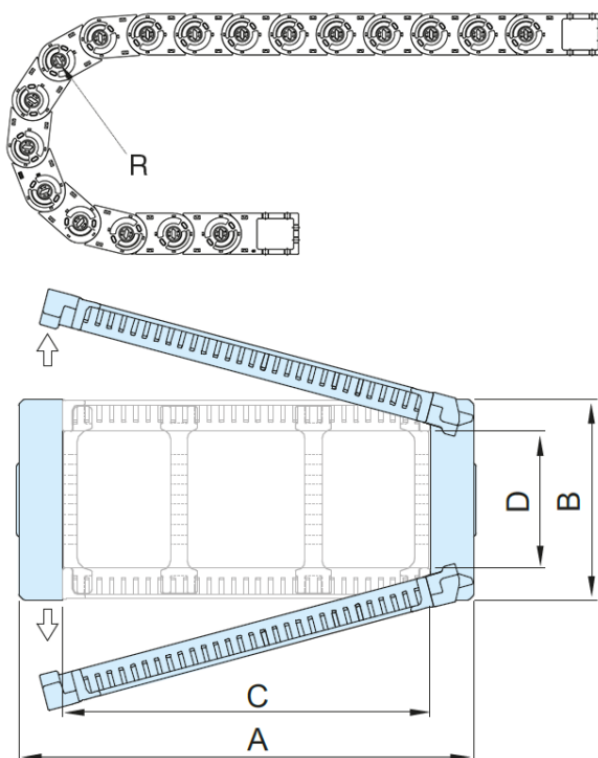

Article number: 18ST055N055R100

Description: ST Shift cable chain, ST055N.055 Radius 100- Hoved nr. (1LK)  
Type ST055N.055.R100

## Measures

A = 76  
B = 52  
C = 55  
D = 40  
I = 55  
R = 100